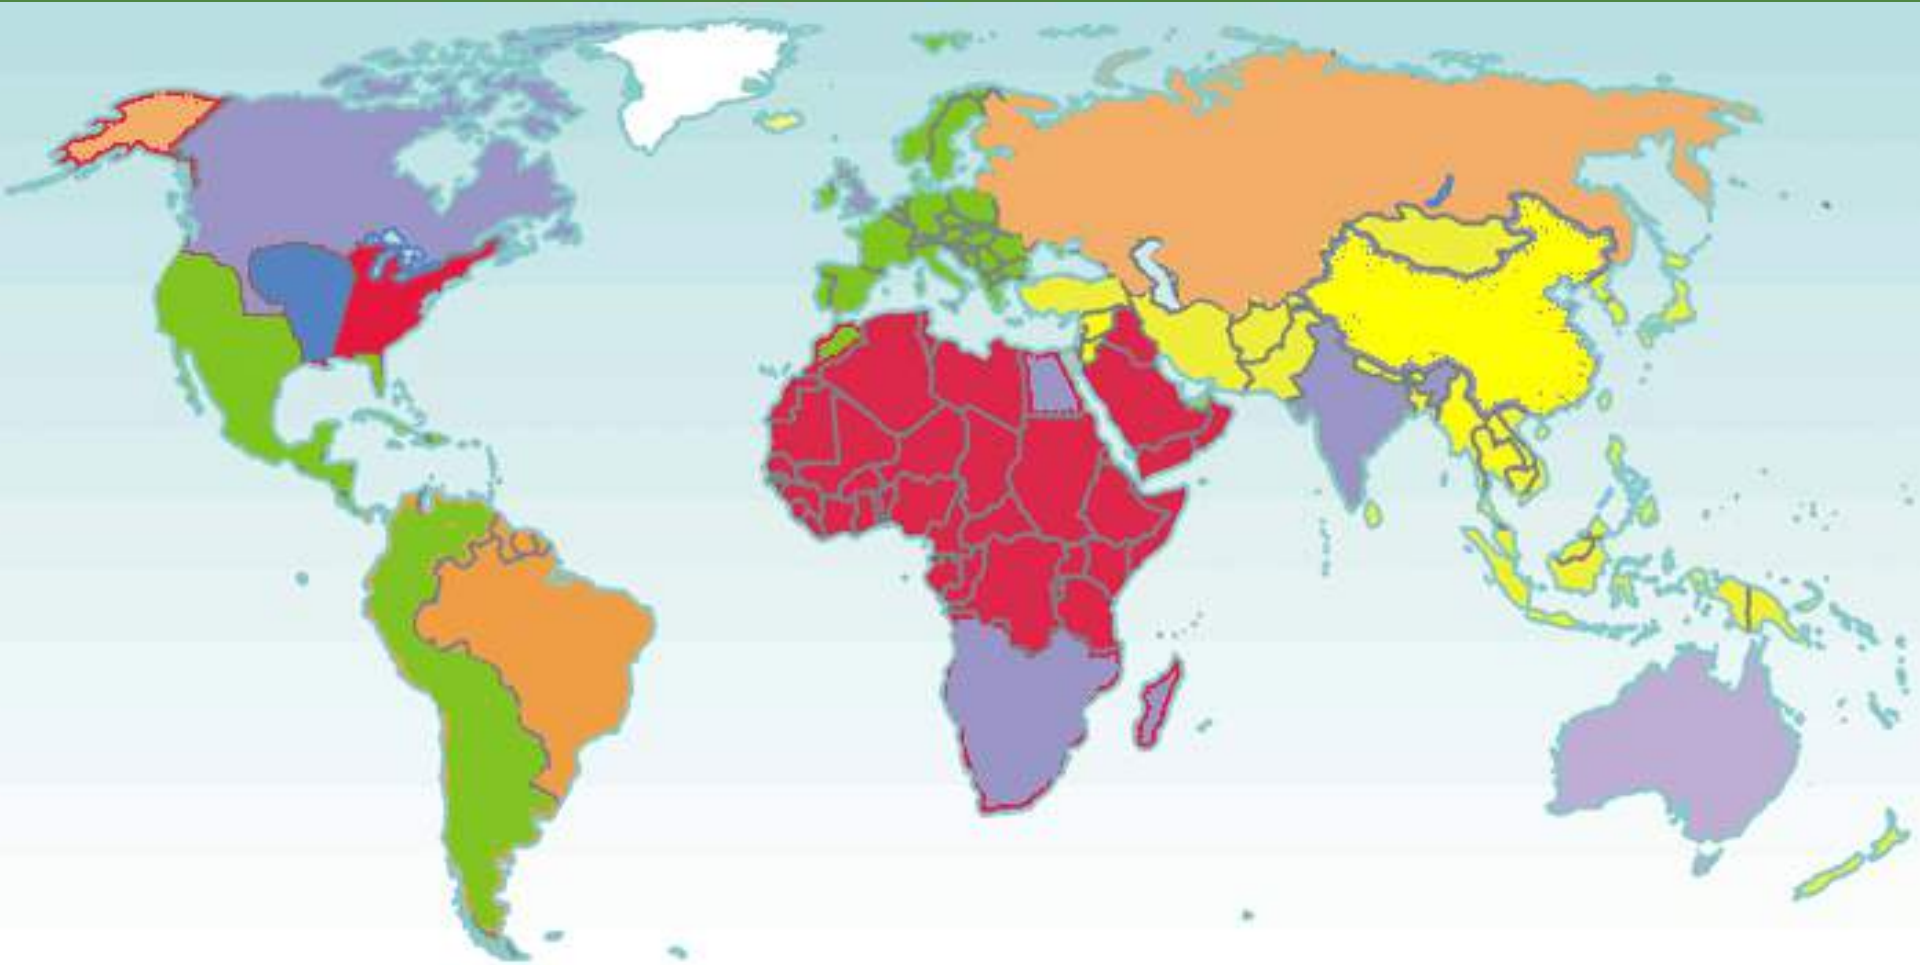

## Maps

This map shows the known world in 1790. The United States is shown in red. The British possessions in Canada are shown in purple. Green shows Spanish possessions. In blue is the Louisiana Territory, which at various times was possessed by France or by Spain. This image is courtesy of [althistory.wikia.com](http://althistory.wikia.com).

# Land Belonging to the United States During the Federalist Period

Find the Land Belonging to the United States during the Federalist Period on this map.

This map shows the present boundaries of the states. The image is courtesy of imageck.com.

## Land Belonging to the United States During the Federalist Period.

Find the Land Belonging to the United States during the Federalist Period on this map.

The land belonging to the United States during the Federalist Period is now highlighted in red. This image is courtesy of the University of Texas.

# Barbary Coast States

Find the Barbary Coast States on this map of the world.

The Barbary Coast States are now colored red. This image is a political map of the world. This image is courtesy of [blankmap.org](http://blankmap.org).