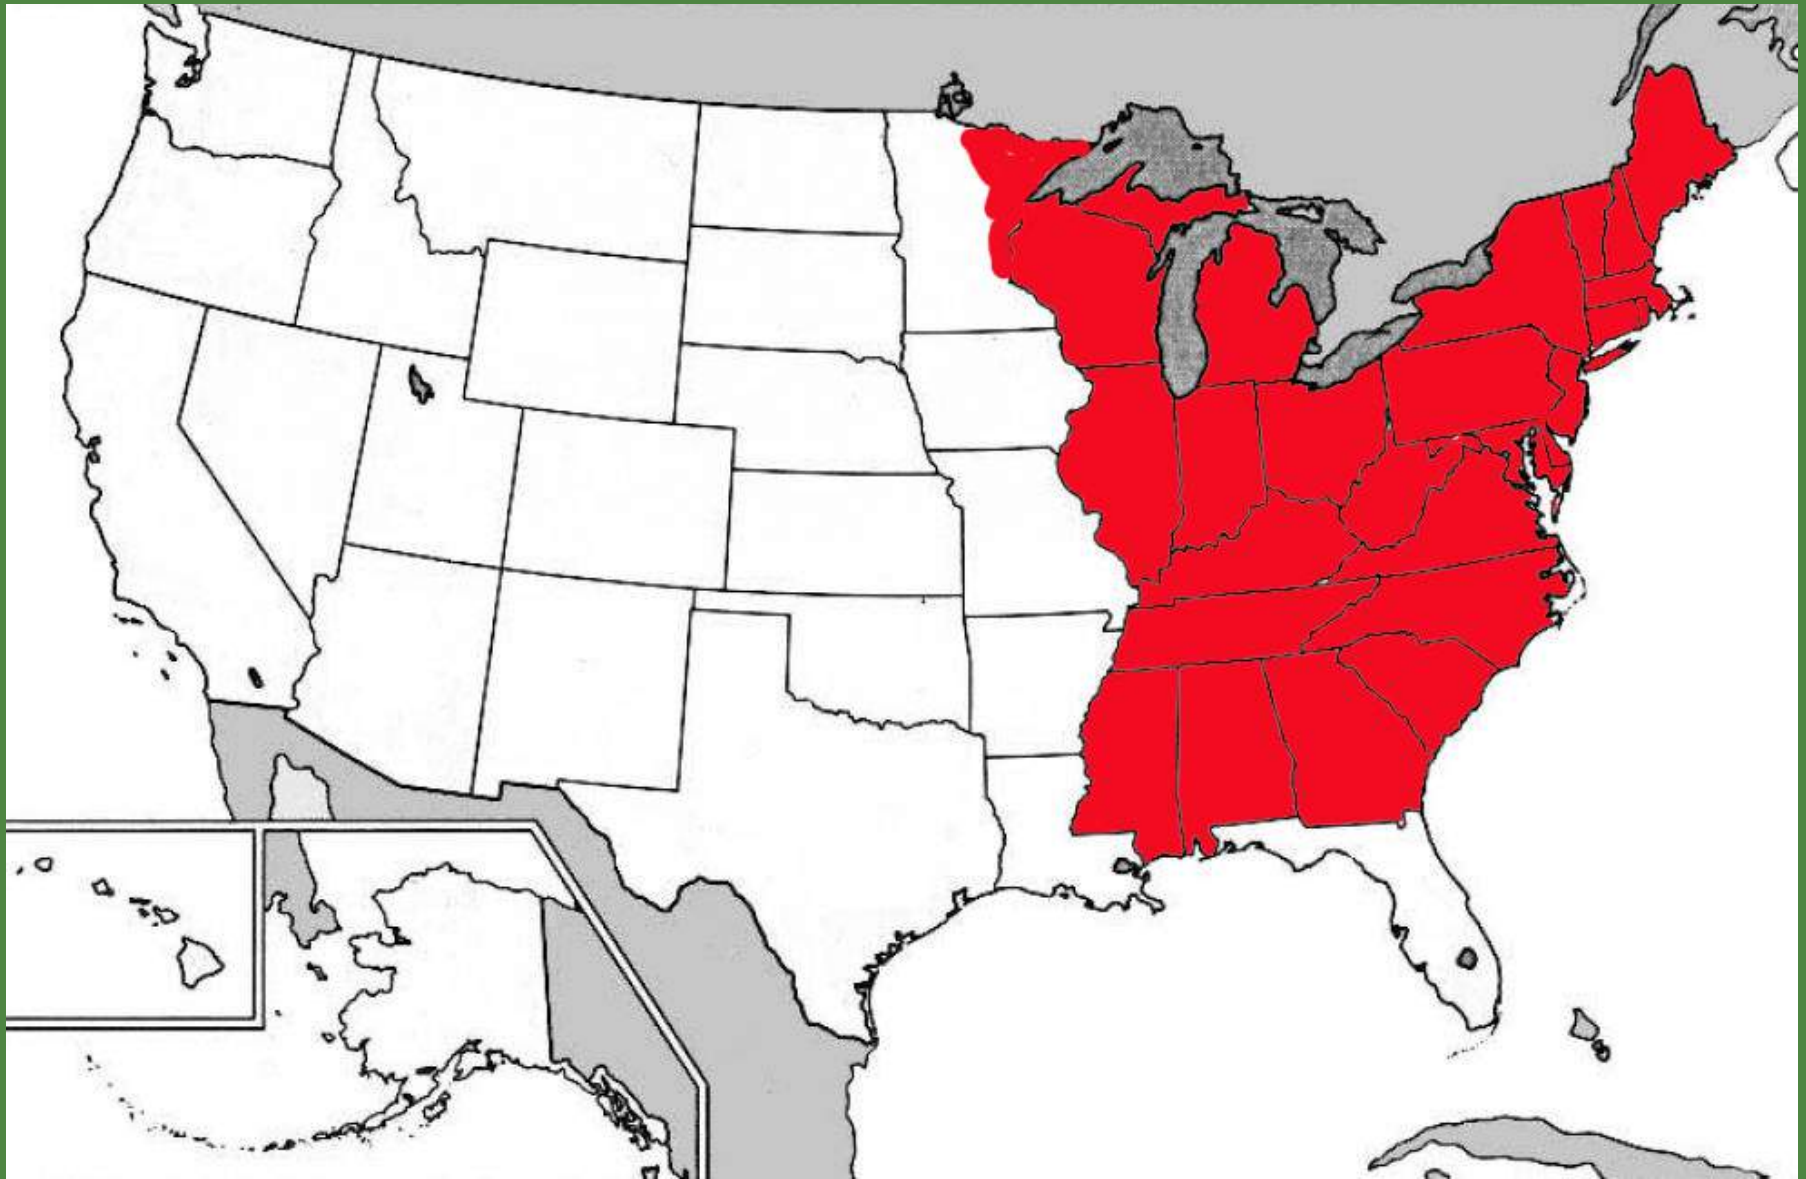

## Maps

This map shows the known world in 1790. The United States is shown in red. The British possessions in Canada are shown in purple. Green shows Spanish possessions. In blue is the Louisiana Territory, which at various times was possessed by France or by Spain. This image is courtesy of [althistory.wikia.com](http://althistory.wikia.com).

# Land Belonging to the United States During the Federalist Period

Find the Land Belonging to the United States during the Federalist Period on this map.

This map shows the present boundaries of the states. The image is courtesy of imageck.com.

## Land Belonging to the United States During the Federalist Period.

Find the Land Belonging to the United States during the Federalist Period on this map.

The land belonging to the United States during the Federalist Period is now highlighted in red. This image is courtesy of the University of Texas.

# Barbary Coast States

Find the Barbary Coast States on this map of the world.

The Barbary Coast States are now colored red. This image is a political map of the world. This image is courtesy of [blankmap.org](http://blankmap.org).