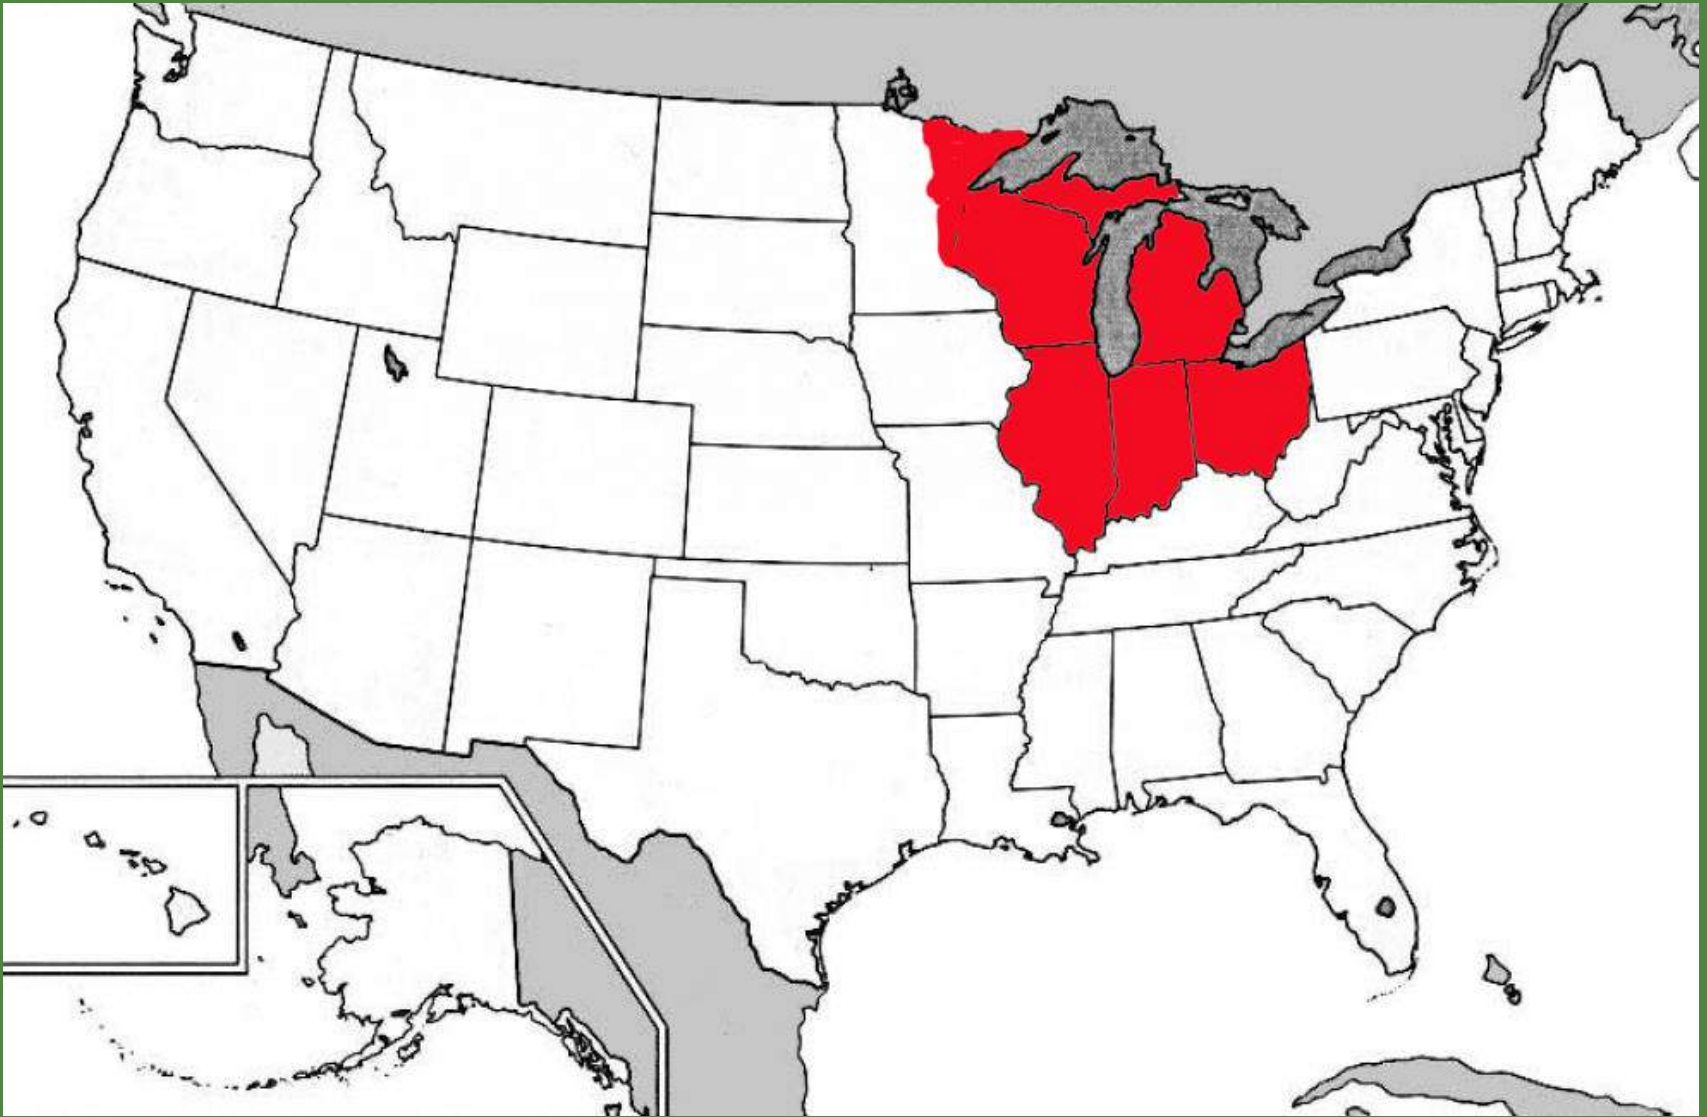

## The Battle of Tippecanoe

This map shows the Battle of Tippecanoe when Native Americans under Tenskwatawa attacked United States forces under William Henry Harrison. This map was created by Charles Edward. This image is courtesy of Wikimedia Commons.

# France

Find France on this map of the world.

France is now colored red. This is a political map of the world. This image is courtesy of the [blankmap.org](http://blankmap.org).

# Northwest Territory

Find the Northwest Territory on this map of the 50 States of the United States.

This image shows the 50 States of the United States. This image is courtesy of the University of Texas.

## Northwest Territory

Find the Northwest Territory on this map of the 50 States of the United States.

The states of the Northwest Territory are now colored in red. Minnesota was part of Wisconsin during this time and part of the present state of Minnesota was in the Northwest Territory. This image shows the 50 States of the United States. This image is courtesy of the University of Texas.