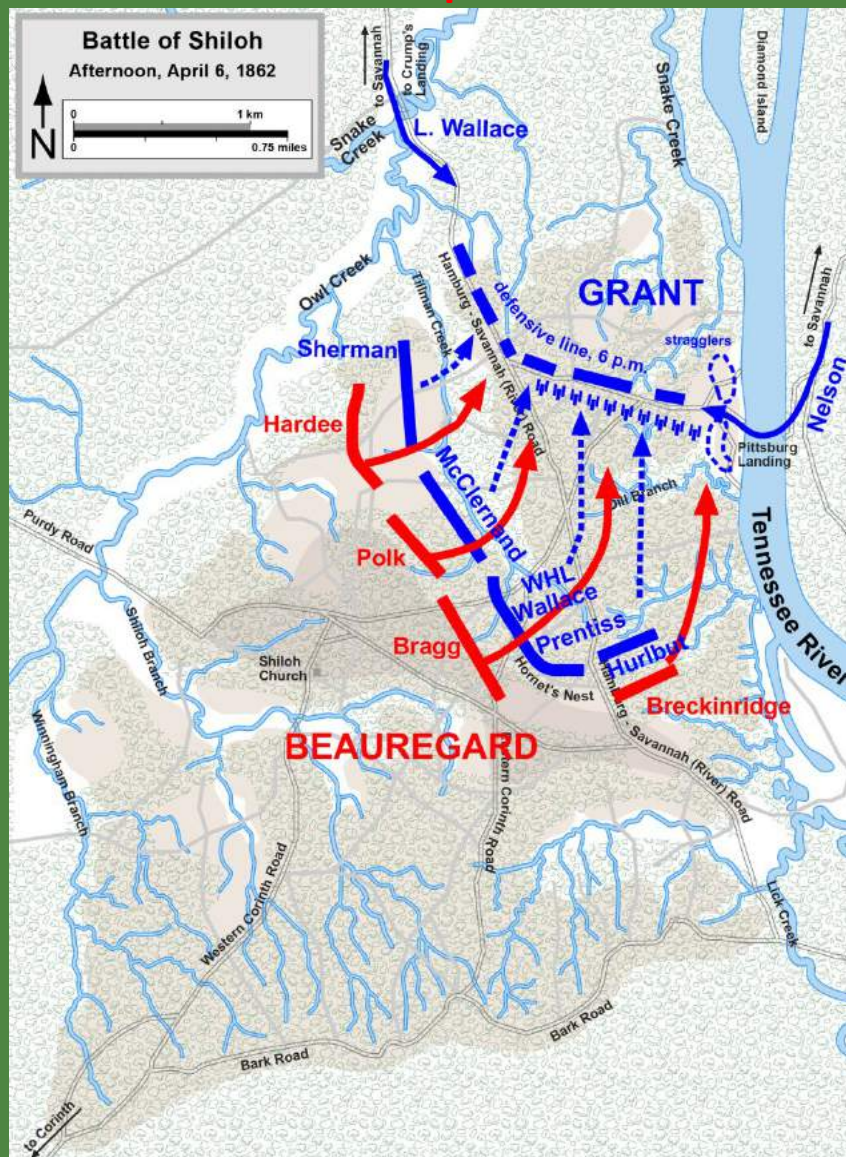

The American Civil War's Western Theater (Part 1)

Maps

This map shows the afternoon position of the armies for the Battle of Shiloh on April 6, 1862. This image is courtesy of Wikimedia Commons.

Mississippi River

Find the Mississippi River on this map of the United States.

This map shows the present boundaries of the states. The image is courtesy of imageck.com.

Mississippi River

Find the Mississippi River on this map of the United States.

The Mississippi River is now highlighted in blue. The image is courtesy of imageck.com.

Ohio River

Find the Ohio River on this map of the United States.

This map shows the present boundaries of the states. The image is courtesy of imageck.com.

Ohio River

Find the Ohio River on this map of the United States.

The Ohio River is now highlighted in blue. The image is courtesy of imageck.com.

Cumberland River

Find the Cumberland River on this map of the United States.