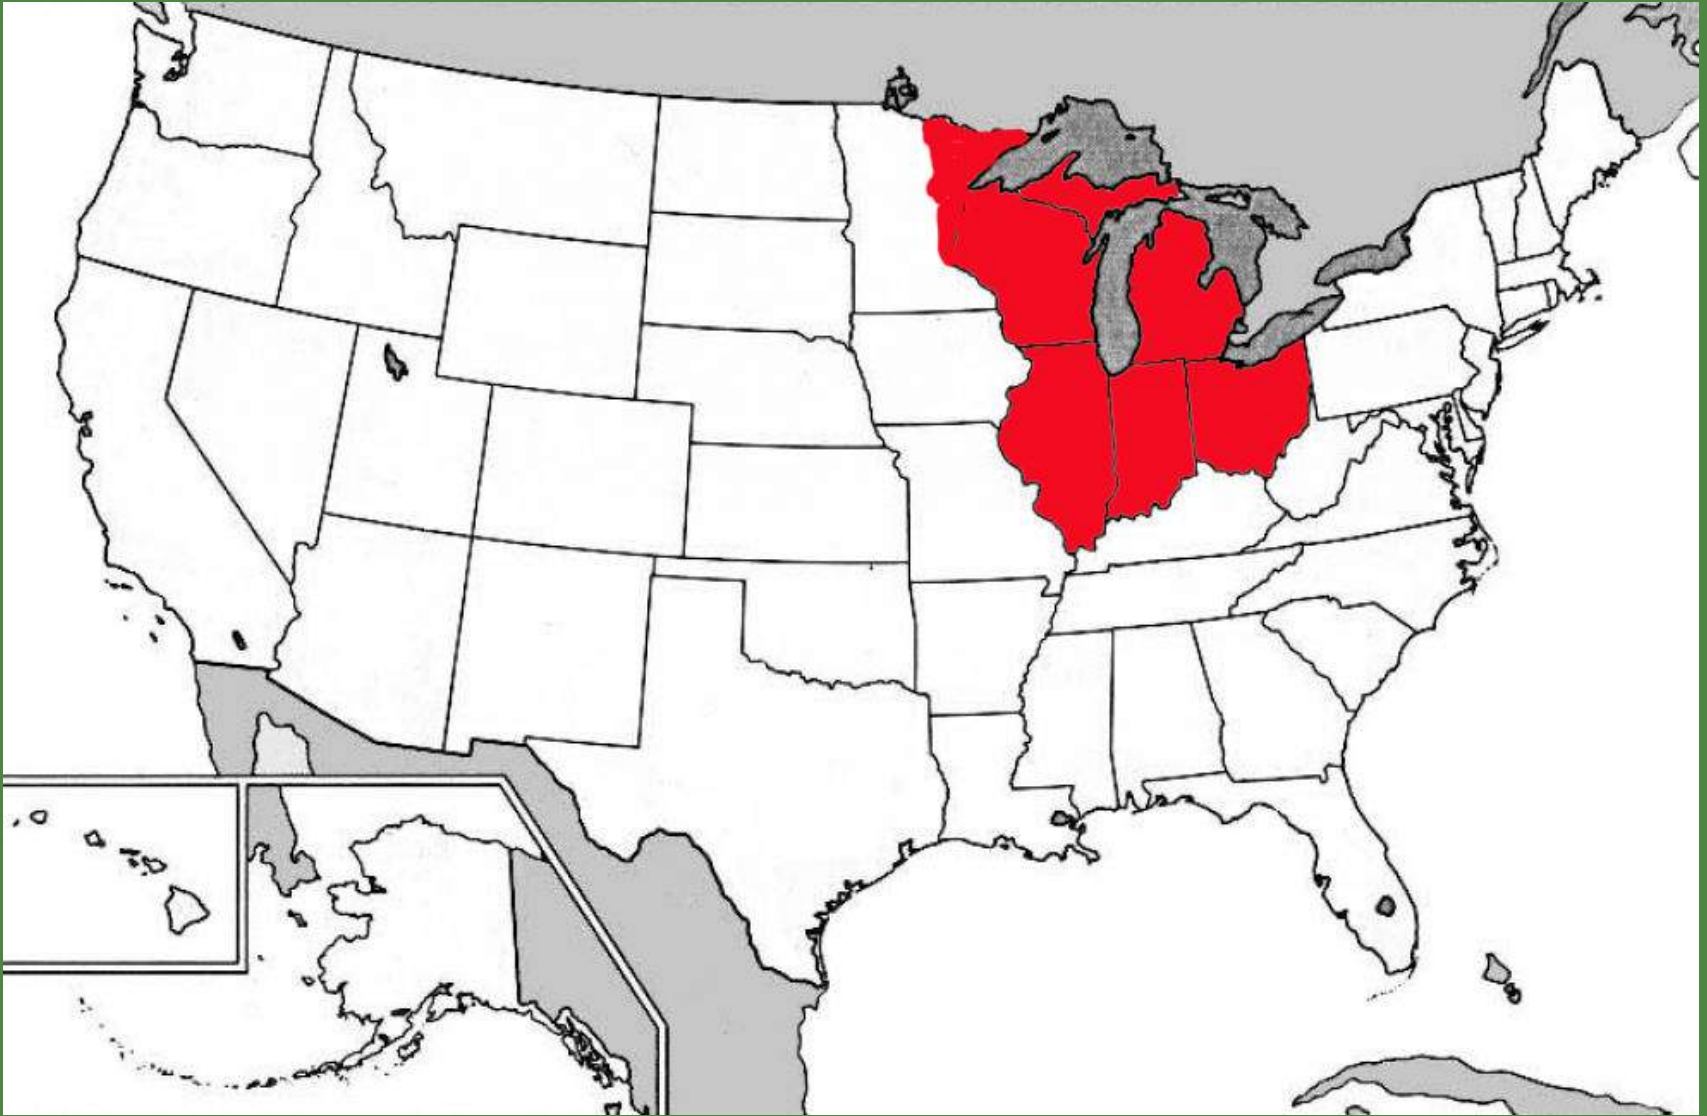

Find the Land Belonging to the United States during the Confederation Era on this map.

The land belonging to the United States during the Confederation Era is now highlighted in red. This image is courtesy of the University of Texas.

Ohio River

Find the Ohio River on this map of the United States.

This map shows the present boundaries of the states. The image is courtesy of imageck.com.

Ohio River

Find the Ohio River on this map of the United States.

The Ohio River is now highlighted in blue. The image is courtesy of imageck.com.

Northwest Territory

Find the Northwest Territory on this map of the 50 States of the United States.

This image shows the 50 States of the United States. This image is courtesy of the University of Texas.

Northwest Territory

Find the Northwest Territory on this map of the 50 States of the United States.

The states of the Northwest Territory are now colored in red. Minnesota was part of Wisconsin during this time and part of the present state of Minnesota was in the Northwest Territory. This image shows the 50 States of the United States. This image is courtesy of the University of Texas.