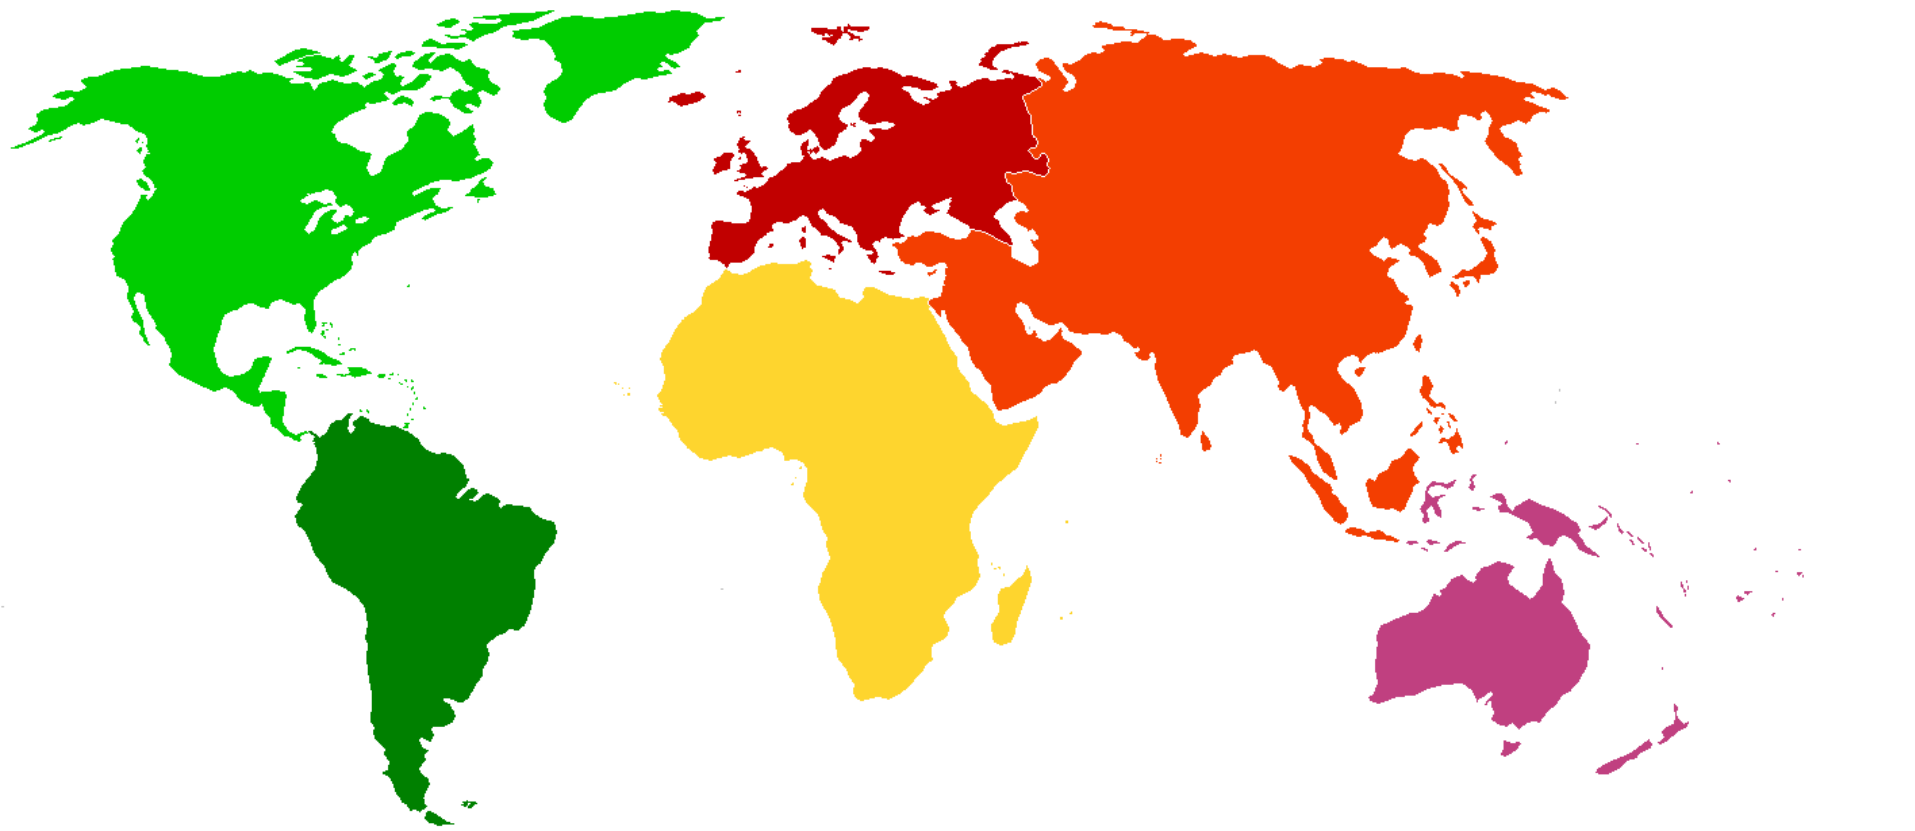

New World Beginnings

Maps

This map shows the continents except for Antarctica. North America is in light green. South America is colored dark green. Europe is colored a dark red. Africa is colored yellow. Asia is colored orange. Australia is colored purple. This image is courtesy of Wikimedia Commons.