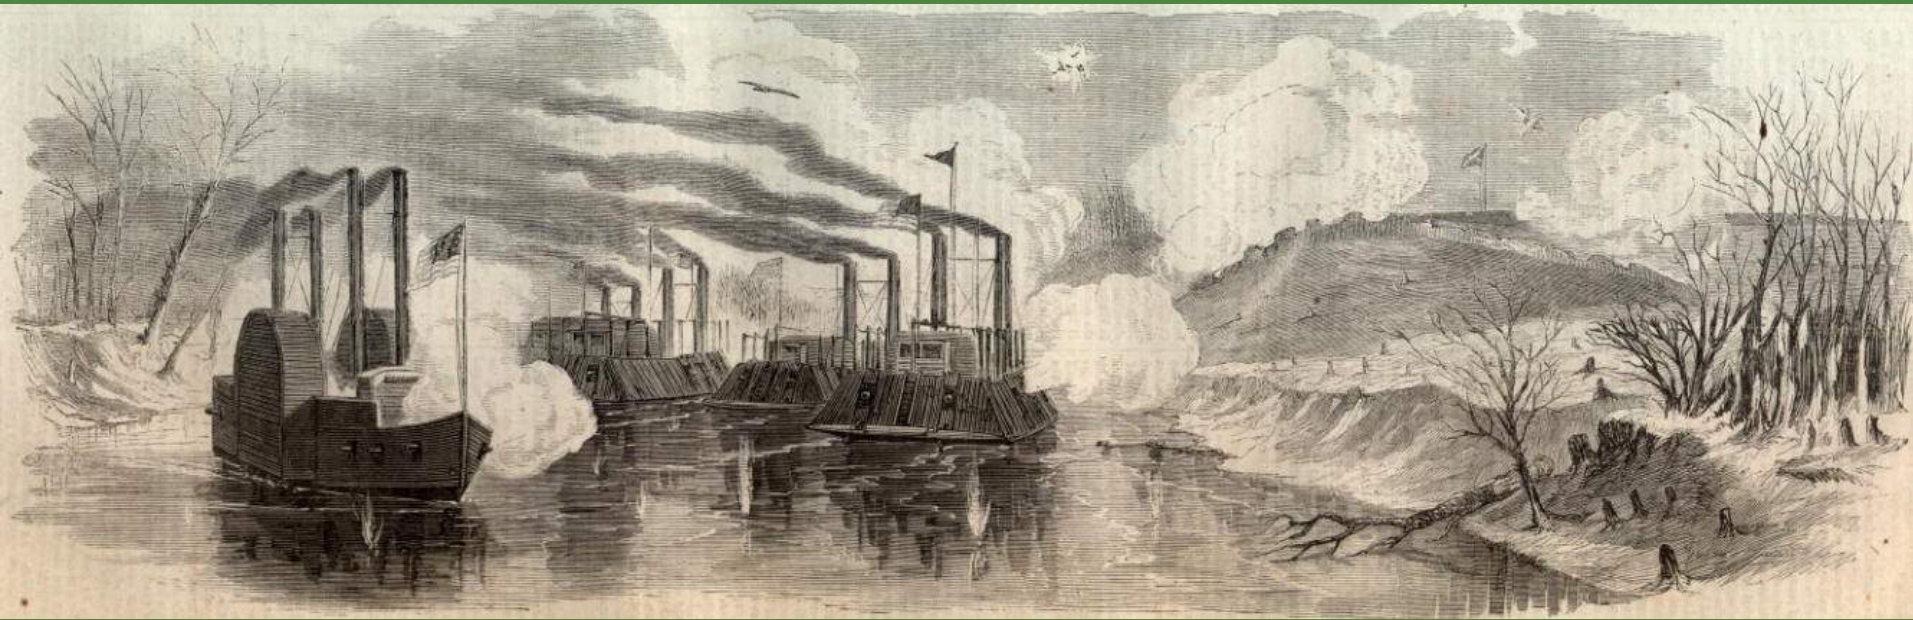

The American Civil War's Western Theater Part 01 Basics

This image shows the Hornet's Nest at the Battle of Shiloh in western Tennessee. This event took place on April 6, 1862. This painting is titled "Battle of Shiloh." This painting was created by Thure de Thulstrup (1848-1930) for L. Prang & Co. circa 1888. This image is courtesy of Wikimedia Commons and of the Library of Congress.

The American Civil War's Western Theater (Part 1) Basics

Vocabulary

This image is from wordinfo.info.

A small, armed warship used on rivers and other areas where the water is shallow.

This photograph shows the *USS Cairo*, which was an ironclad gunboat. This photograph was taken on the Mississippi River in 1862. This image is courtesy of the United States Navy Historical Center and of Wikimedia Commons.

Gunboat

A small, armed warship used on rivers and other areas where the water is shallow.

This photograph shows the *USS Cairo*, which was an ironclad gunboat. This photograph was taken on the Mississippi River in 1862. This image is courtesy of the United States Navy Historical Center and of Wikimedia Commons.

Union **gunboats** captured Fort Henry on the Tennessee River, and then shelled Fort Donelson from the Cumberland River.

This image is titled "The Gun-Boat Attack on the Water Batteries at Fort Donelson." This image was created by Alexander Simplot for the March 15, 1862 edition of *Harpers' Weekly*. This image is courtesy of sonofthesouth.net.