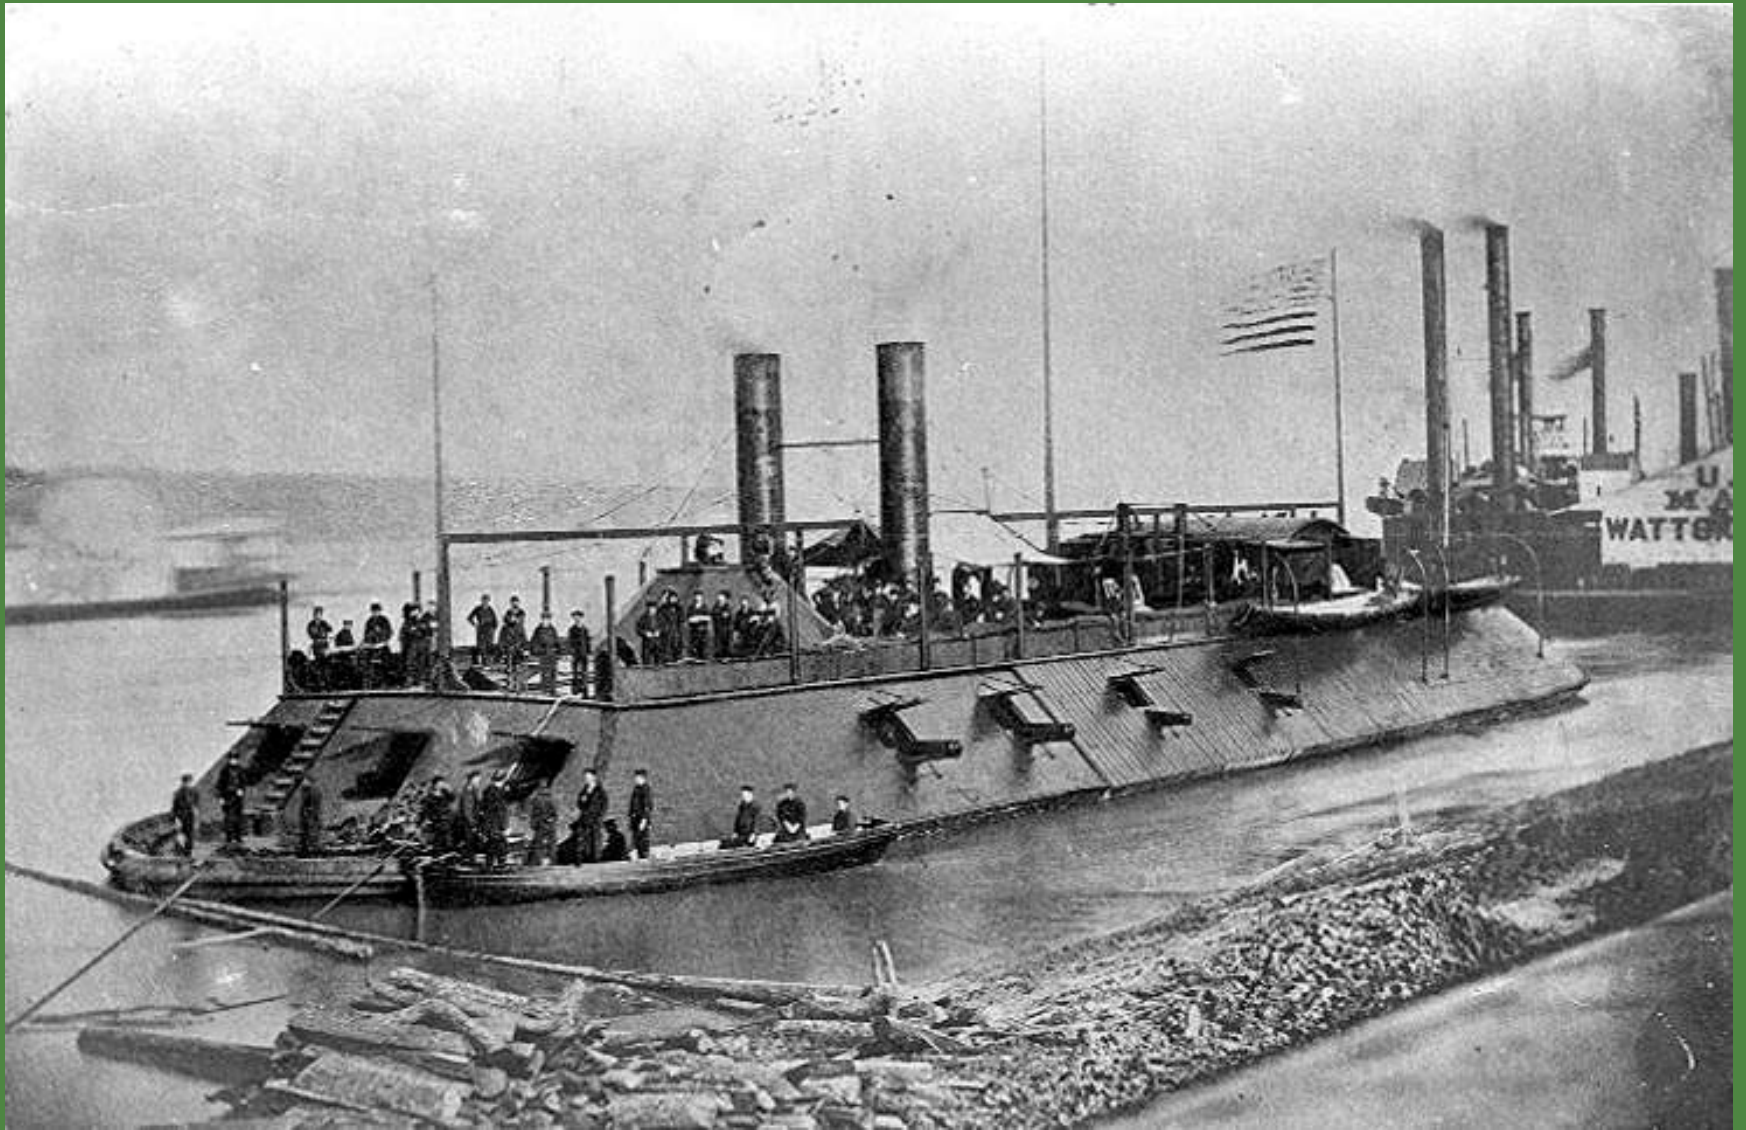

The American Civil War's Western Theater Part 01 Basics

This image shows the Hornet's Nest at the Battle of Shiloh in western Tennessee. This event took place on April 6, 1862. This painting is titled "Battle of Shiloh." This painting was created by Thure de Thulstrup (1848-1930) for L. Prang & Co. circa 1888. This image is courtesy of Wikimedia Commons and of the Library of Congress.

The American Civil War's Western Theater (Part 1) Basics

Vocabulary

This image is from wordinfo.info.

A small, armed warship used on rivers and other areas where the water is shallow.

This photograph shows the *USS Cairo*, which was an ironclad gunboat. This photograph was taken on the Mississippi River in 1862. This image is courtesy of the United States Navy Historical Center and of Wikimedia Commons.

Gunboat

A small, armed warship used on rivers and other areas where the water is shallow.

This photograph shows the *USS Cairo*, which was an ironclad gunboat. This photograph was taken on the Mississippi River in 1862. This image is courtesy of the United States Navy Historical Center and of Wikimedia Commons.

Union **gunboats** captured Fort Henry on the Tennessee River, and then shelled Fort Donelson from the Cumberland River.

This image is titled "The Gun-Boat Attack on the Water Batteries at Fort Donelson." This image was created by Alexander Simplot for the March 15, 1862 edition of *Harpers' Weekly*. This image is courtesy of sonofthesouth.net.