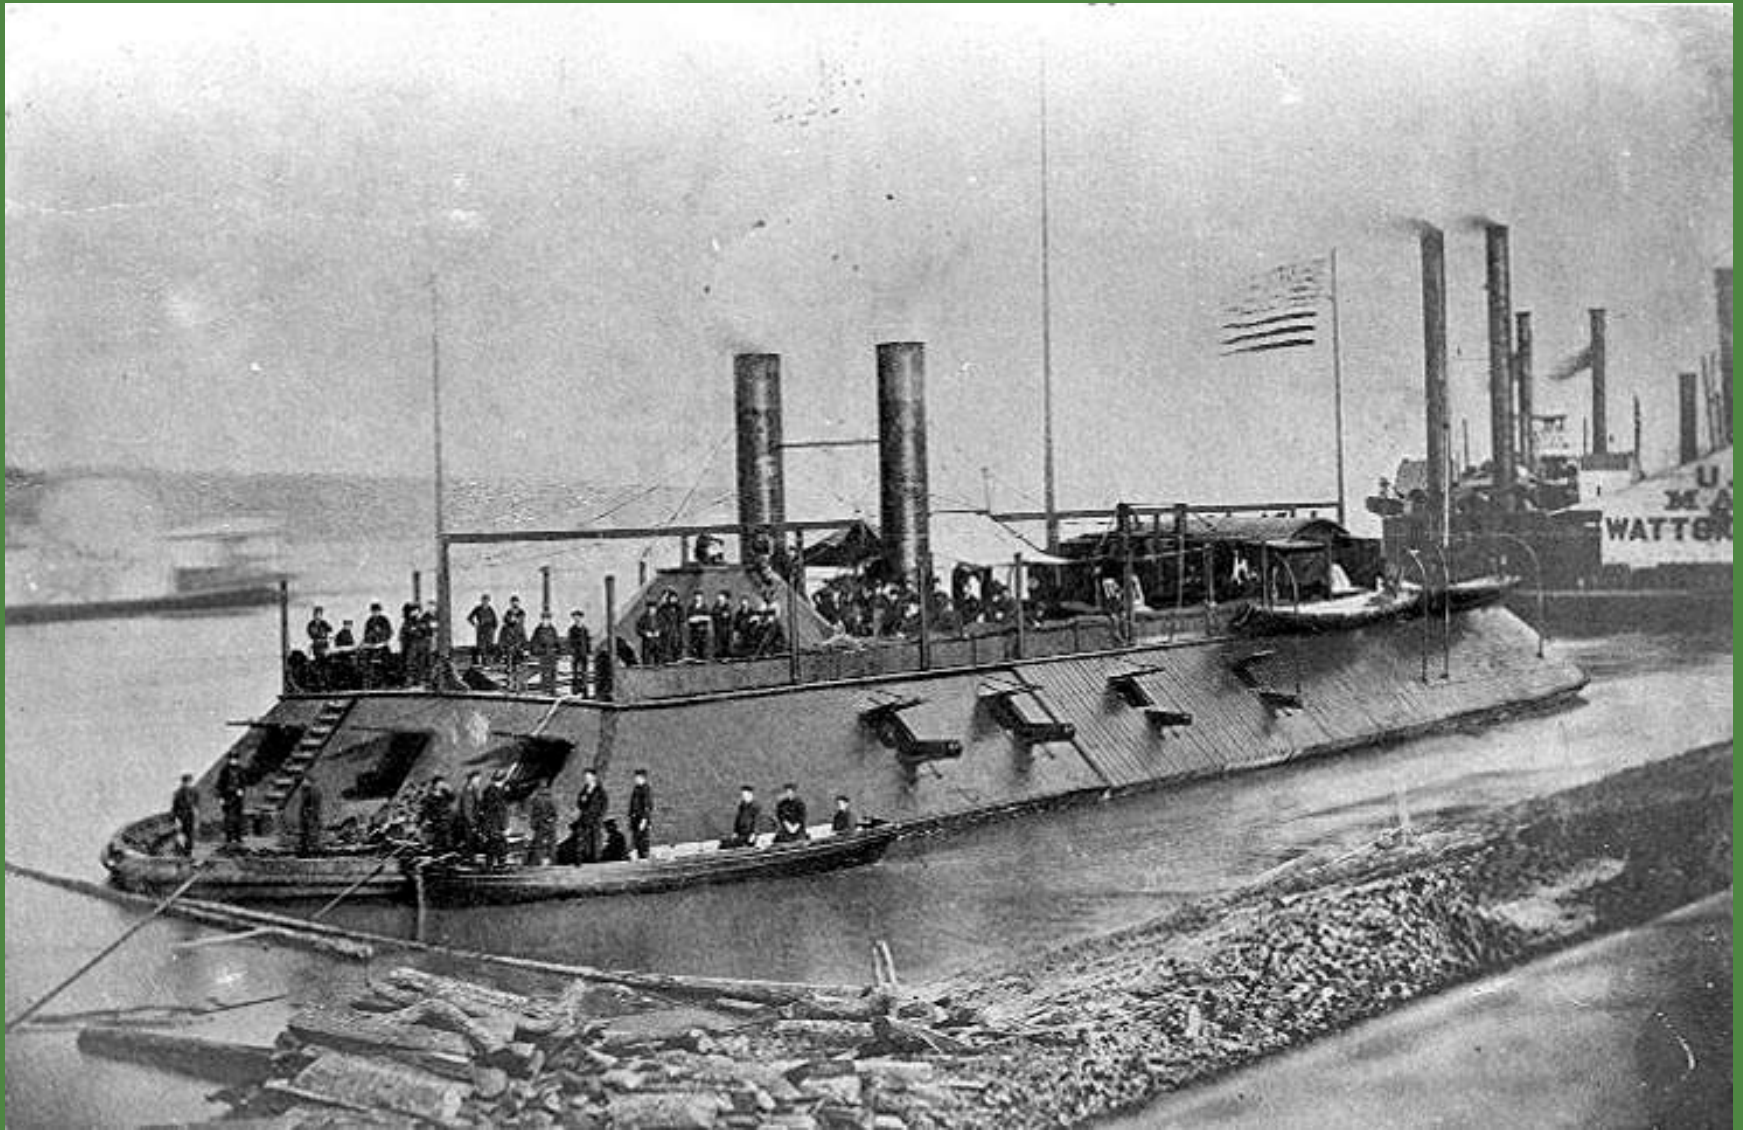

The American Civil War's Western Theater Part 01 Basics

This image shows the Hornet's Nest at the Battle of Shiloh in western Tennessee. This event took place on April 6, 1862. This painting is titled "Battle of Shiloh." This painting was created by Thure de Thulstrup (1848-1930) for L. Prang & Co. circa 1888. This image is courtesy of Wikimedia Commons and of the Library of Congress.

The American Civil War's Western Theater (Part 1) Basics

Vocabulary

This image is from wordinfo.info.

A small, armed warship used on rivers and other areas where the water is shallow.

This photograph shows the *USS Cairo*, which was an ironclad gunboat. This photograph was taken on the Mississippi River in 1862. This image is courtesy of the United States Navy Historical Center and of Wikimedia Commons.

Gunboat

A small, armed warship used on rivers and other areas where the water is shallow.

This photograph shows the *USS Cairo*, which was an ironclad gunboat. This photograph was taken on the Mississippi River in 1862. This image is courtesy of the United States Navy Historical Center and of Wikimedia Commons.

Union **gunboats** captured Fort Henry on the Tennessee River, and then shelled Fort Donelson from the Cumberland River.

This image is titled "The Gun-Boat Attack on the Water Batteries at Fort Donelson." This image was created by Alexander Simplot for the March 15, 1862 edition of *Harpers' Weekly*. This image is courtesy of sonofthesouth.net.