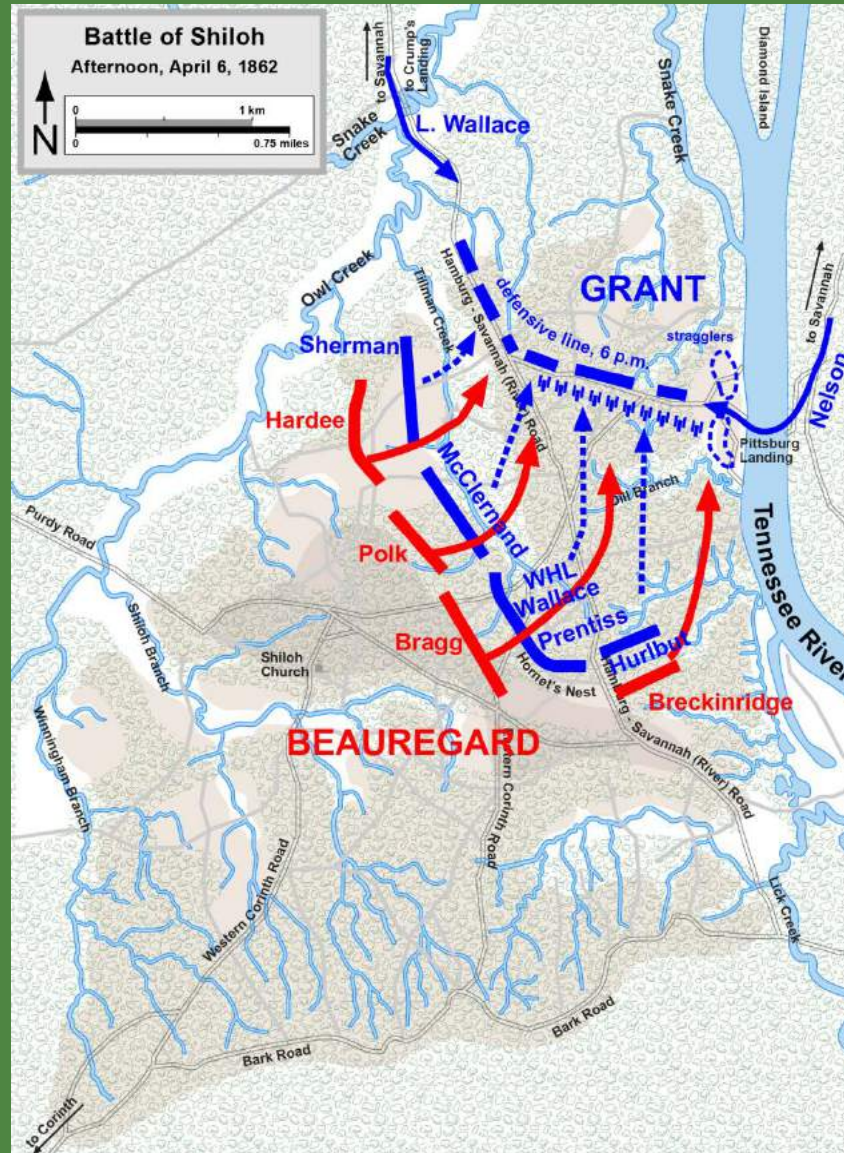

The American Civil War's Western Theater Part 01 Basics

This image shows the Hornet's Nest at the Battle of Shiloh in western Tennessee. This event took place on April 6, 1862. This painting is titled "Battle of Shiloh." This painting was created by Thure de Thulstrup (1848-1930) for L. Prang & Co. circa 1888. This image is courtesy of Wikimedia Commons and of the Library of Congress.

The American Civil War's Western Theater (Part 1)

Maps

This map shows the afternoon position of the armies for the Battle of Shiloh on April 6, 1862. This image is courtesy of Wikimedia Commons.

Mississippi River