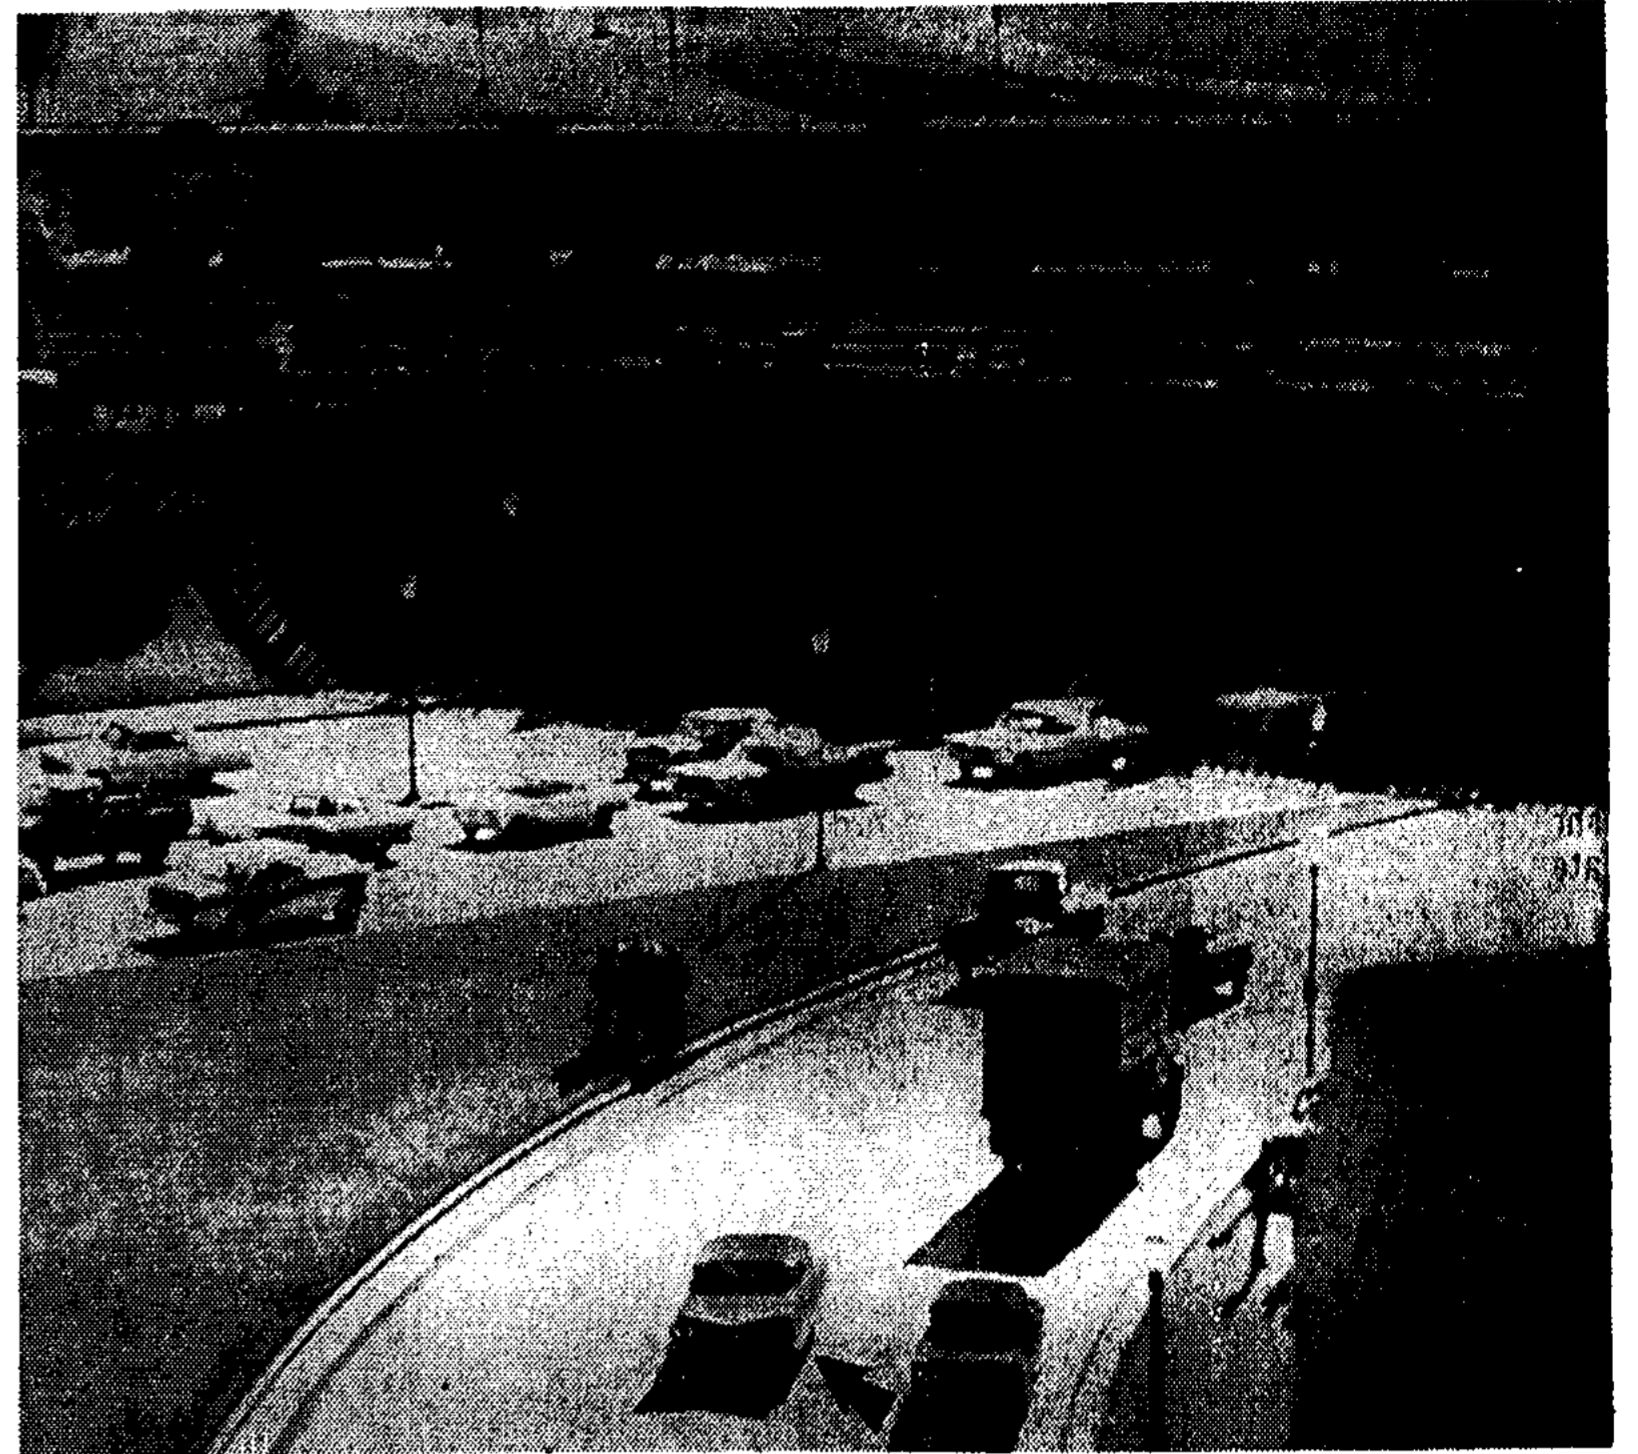

The President's Death: The Scene, Return to Washington, a Stunned New York

SCENE OF THE SLAYING: Circled window indicates where the gunman stood as he fired rifle at passing car. At the time the President was shot, his car was at about the same position as the white truck shown above at the right.

ASSASSIN'S VIEW: This photograph was taken through the window from which President Kennedy was shot. The arrow points to a car in approximately the same position as the President's limousine was at the time of shooting.

EXPRESSIONS OF SORROW: President Johnson and Mrs. Johnson with Mrs. John F. Kennedy in Presidential plane at Dallas airport. Mr. Johnson took oath aboard plane.

ARRIVAL IN WASHINGTON: The coffin containing the body of the slain President is moved into Navy ambulance at Andrews Air Force Base